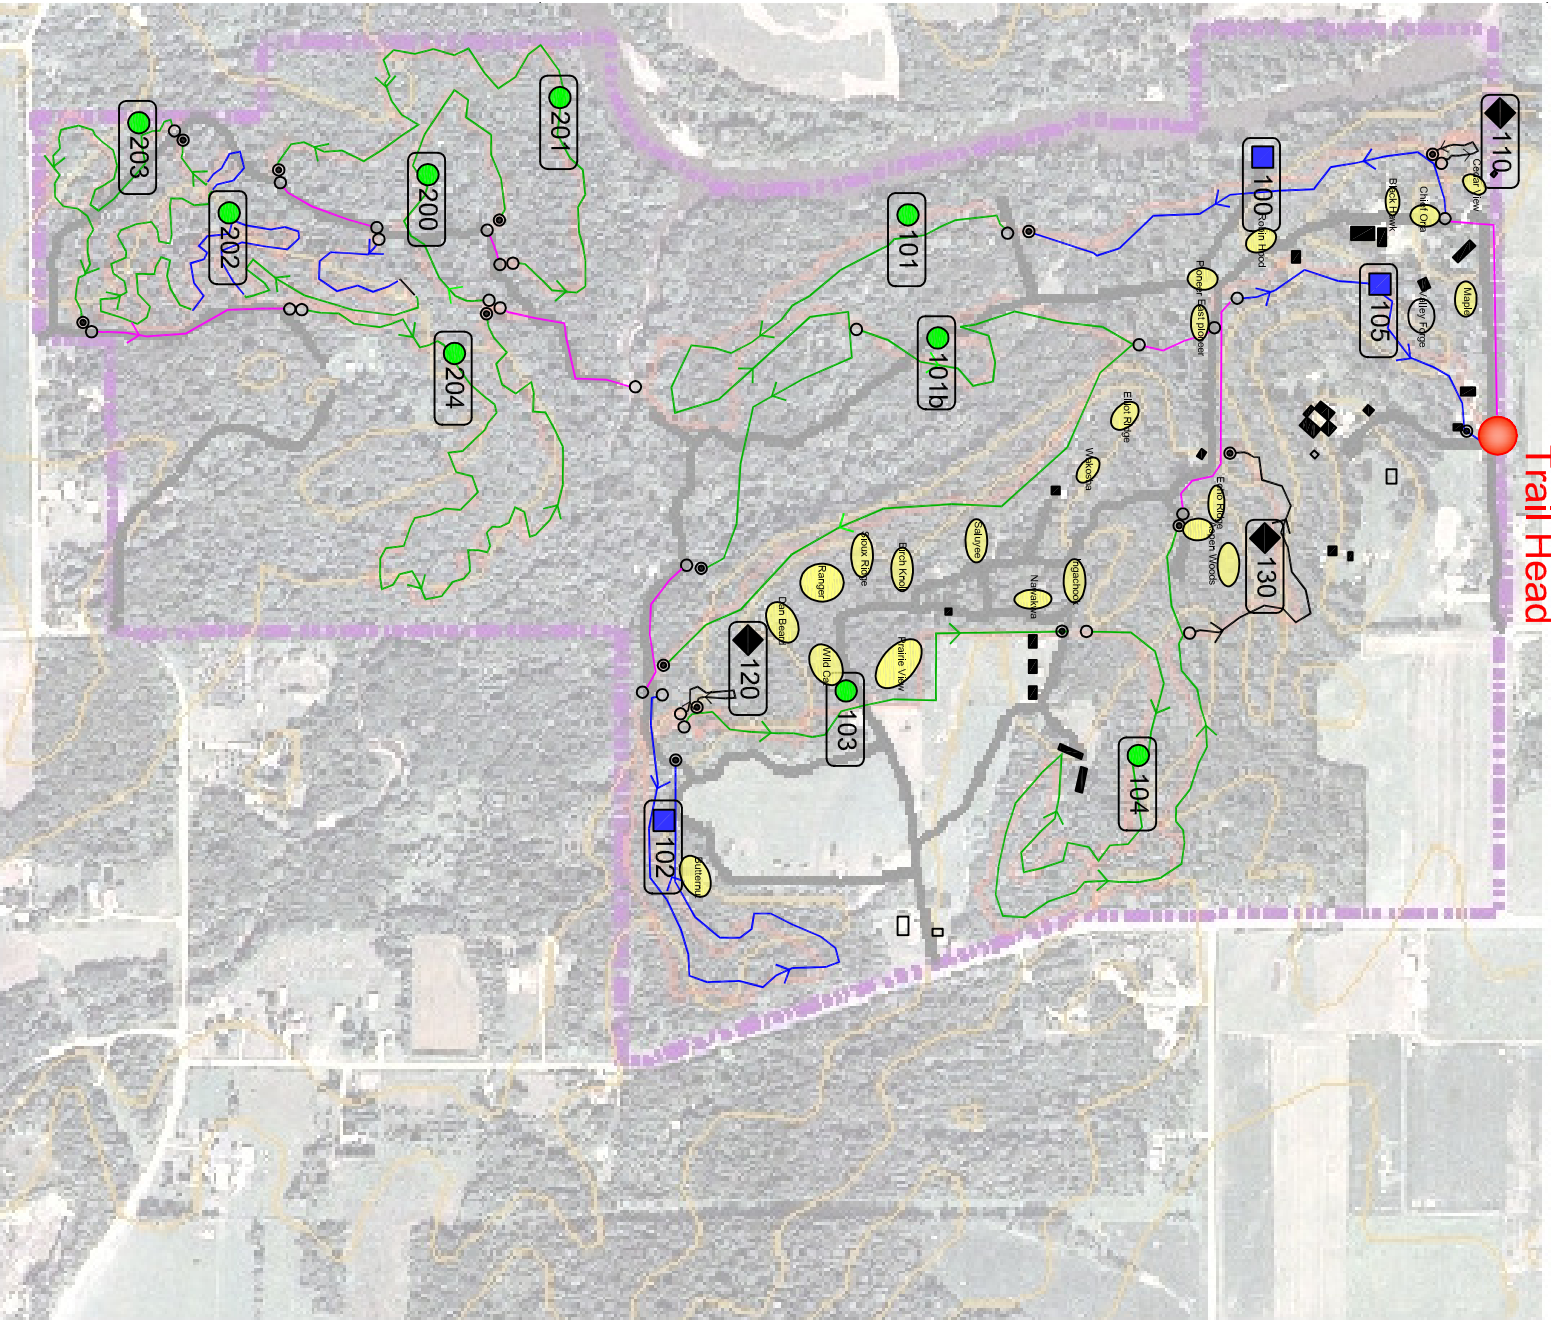

Trail Head

	mi.
100 Roller Coaster	.46
101 Cedar Basin	1.06
101b Wakosha Ridge	1.03
102 Dean's Demise	.81
103 Pasture pass	.49
104 The Pines	1.34
105 Pool Climb	.34

110 Broken Finger	.11
120 Rock Garden	.17
130 Killer Climb	.38

Vehicle Access Road

● Easier Trail
■ More Difficult Trail
◆ Most Difficult Trail
→ Trail Direction
○ Start Trail (Enter here)
⊖ End Trail (Do not enter)
○-○ Connector (2-Way)

200 Paul's Rock Ridge	.43
201 Cedar Basin South	.81
202 Gobbler Hillside	1.46
203 South side loop	.51
204 Deer Rut Ridge	1.11